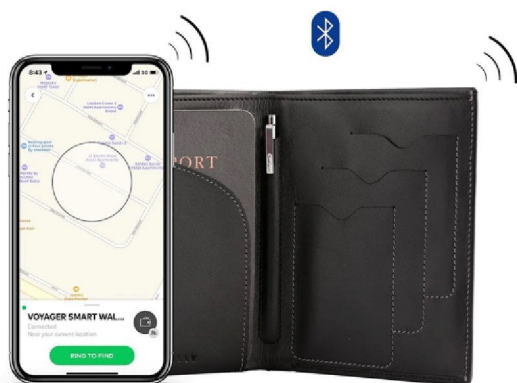

For further details contact:

Pan Aromas

415, 4th Floor, Kailash Plaza,
Plot No. 355 VallabhBaug Lane,
Ghatkopar (East) Mumba- 400077.
Website: www.goldenoak.in

NOW YOU WILL NEVER LOSE YOUR WALLET

Never search or lose your wallet again with our Bluetooth connected smart wallet iOS & Android Phone compatibility. Voyager leather wallet + anti-lost electronic smart tech is being accepted into the prestigious Apple- Find MY Program speaks volumes of the quality & robustness of our Chipolo technology.