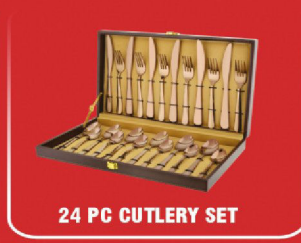

3 PC GIFT SET TRIDENT

DINNER SET GLORY

9 PC BAR TOOL SET

TRIPLY DEEP KADHAI

TRIPLY COOKER

24 PC CUTLERY SET

CHAFING DISH

DUSTBIN PIONEER