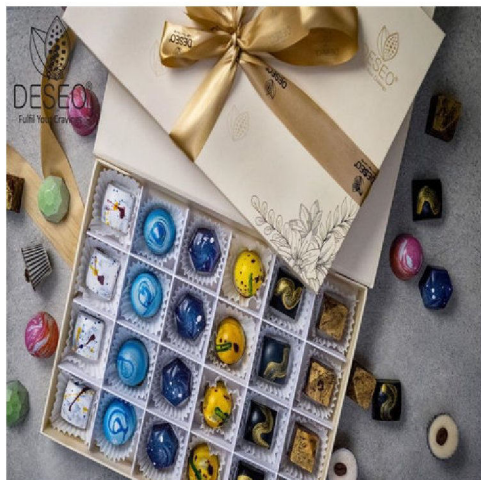

Indulge in the creamy and rich flavor of Deseo's Luxury Belgian Chocolate Box, an exquisite assortment of pralines from our renowned Belgian chocolate collection. Crafted with pure couverture chocolate, these pralines are infused with irresistible combinations of premium ingredients, delivering a truly indulgent experience. Perfect for any special occasion, this luxurious chocolate box makes a memorable and impressive gift, sure to delight and satisfy even the most discerning chocolate lovers.