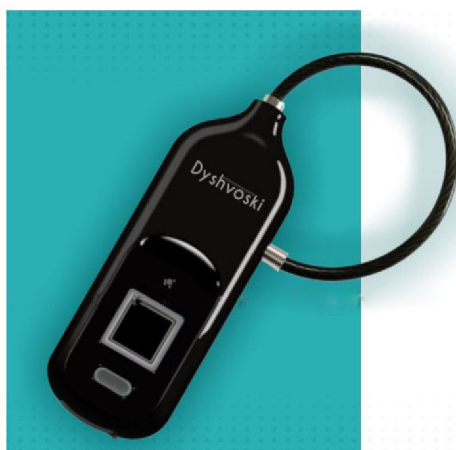

SHIELD PADLOCK

Whether you're seeking gifts for IT professionals, medical staff, or personal friends and family, a fingerprint padlock is an excellent choice, offering safety and security for important assets. Prime Gifts presents the high-quality Shield Padlock, an ideal corporate gift available at an affordable price.