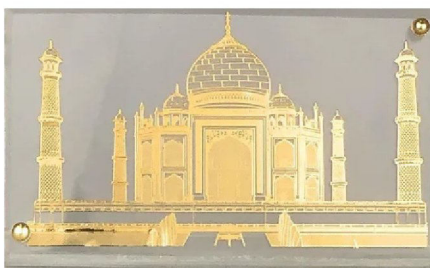

CLASSY LAPTOP SLEEVE

The Kooltopp Classy Laptop Sleeve offers unmatched convenience and protection for your laptop, featuring a unique slide-in handle for versatile carrying options. Crafted from stylish dark blue denim-like polyester coated fabric, it is water-resistant and durable. Use it as a sleeve inside larger bags or slide out the handle to carry it like a holdall. The sleeve includes a zippered pocket for small items like writing pads, pens, mobile phones, or chargers. With thick 8mm cushioning on both sides, your device stays safe and protected. Designed to accommodate laptops with screens up to 14 inches, this sleeve is the perfect blend of style, convenience, and protection for your laptop.

LOVE FOREVER

Introducing the Shree Kreations Taj Mahal Frame, a stunning addition to both home and car decor. Crafted with gold-plated foil on an acrylic base, this frame exudes a timeless and stylish charm. Celebrating the Taj Mahal, one of the Seven Wonders of the World and a symbol of love, it serves as a constant source of positivity wherever placed. Perfect as a dashboard showpiece for your car or a spiritual accent on your office or study table, this exquisite frame combines beauty and meaning. Plus, with a 5-year replacement warranty on the gold and silver plating, you can enjoy lasting peace of mind.