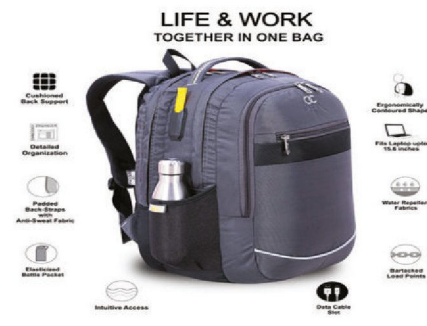

BOCONI

★ bags & leather ★

India's newest luxury leather brand

Discover the season's products available on our website

D

CONTACT
ADDRESS-SHOP NO 145, BOMBAY BAG MARKET,
M.A.ROAD.MADANPURA MUMBAI 400008
EMAIL- info@boconibagn.in
MOBILE NUMBER-9892113886/8451986229