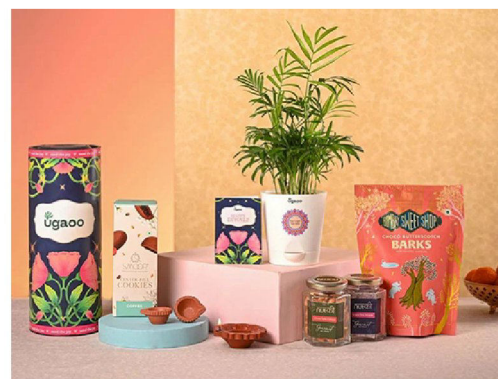

PRODUCT WRITEUP

TURN UP THE HUMIDITY, TURN DOWN THE DRYNESS

Introducing the Anti-Gravity Ultrasonic Humidifier, a quiet diffuser that instantly enhances air quality by spreading an ultra-fine cool mist. Featuring an LED clock display, this device not only upgrades your sleep quality but also includes an auto-shutdown feature for safety. With a capacity of 800ml droplets, it ensures long-lasting performance. Packaged individually in a polybag with a box, it can be customized with your logo through UV printing.

For further details contact

SRW Industries

203, Paradigm Business Centre, Sakinaka, Andheri (E), Mumbai- 400072.

Tel:9607335441/9172476566

Email:info@srwindustries.com | Website: wwwsrwindustries.com

A CHOICES IN ONE

This delightful gift set includes a Bamboo Palm Plant (20-30 cm) in a Krish White Pot with a 4-inch diameter, providing a touch of greenery to any space. Indulge in 200g of BSS Choco Butterscotch Barks, 80g of NUTKI Cheese Salsa Cashews in a glass hexa jar, and 80g of NUTKI Belgian Rose Almonds in a glass hexa jar. Enjoy the exquisite taste of Smoor Centre Fill Cookies. The set also includes two small clay diyas, perfect for a festive touch. The plant is potted in a soil media mix of coco peat, coco chips, and soil, and the entire set comes in a recyclable box with a message card, making it a thoughtful and eco-friendly gift.

For further details contact

Ugao Agritech Pvt Ltd

Ugao,03-111, Third floor, WeWork Eleven West,

Pancard Club Road, Baner, Pune- 411045.

Tel :29912-991.

Email :preetam@ugao.com | Website: www.ugao.com

BREWING PERFECTION