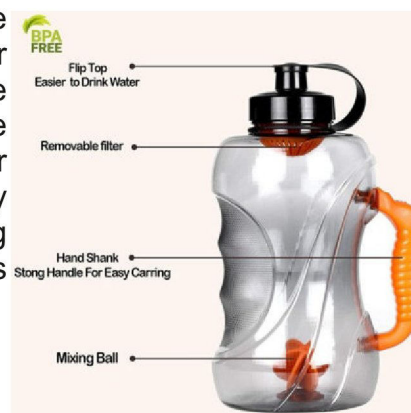

For further details contact

M/S Sally Enterprises

Tel: - 8929610410

Email: sales@haansindia.com | Website: www.haansindia.com