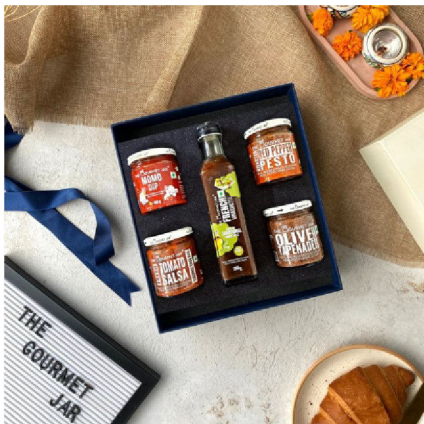

For further details contact

ApparelTech

C-264 3rd Floor, NOIDA Sector 10, UP – 201301

Tel: 9654328511 / 8929395927

Email: design@appareltech.in | Website: www.appareltech.in

STARTER BOX

Diwali is a time to gather with loved ones, create cherished memories, and savor the finest flavors. “The Party Starter Box” is more than just a gift—it’s an invitation to unforgettable moments. This thoughtfully curated box elevates the ambiance and sets the perfect mood for a joyous Diwali filled with laughter, love, and delectable treats. Transform any gathering into a memorable celebration and make this Diwali truly special with “The Party Starter Box.”